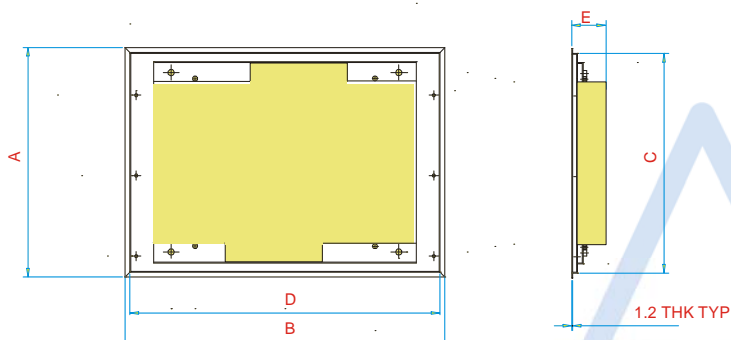

AQUAVISION

Technical Information

Model AVF 15-3 LCD

Bezel size

<u>Model</u>	<u>Screen Size</u>	<u>A</u> Overall Height	<u>B</u> Overall Width	<u>C</u> Cut out Height	<u>D</u> Cut out Width	<u>E</u> Max Depth
AVF-151-LCD	384mm	385mm	470mm	376mm	461mm	60mm

Screen

LCD TFT
WXGA 1024 x 768
PAL/SECAM-B/G, D/K, L
Full Auto Tuning
TeleText/FastText
Heated Screen

Inputs

1 x Scart (Fully Wired)
1 x Composite AV (Yellow, Red and White)
1 x S- Video
1 x PC D- Connector + 3.5mm Audio
1 x Analogue Tuner