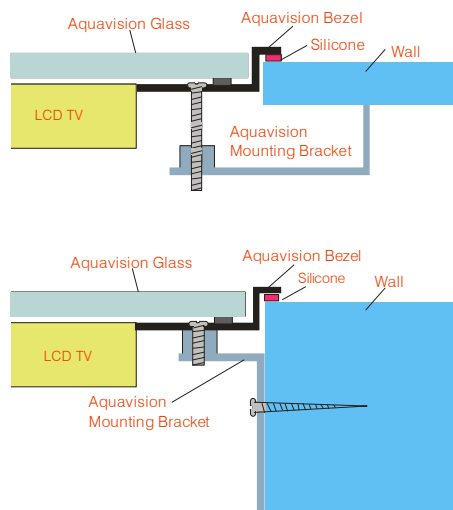

Screen

LCD TFT
1280 x 1024 (4:3)
PAL/SECAM-B/G, D/K, L
Full Auto Tuning
TeleText/FastText
Heated Screen
Viewing angle 178° x 178°
Brightness 250CD/m²
Contrast 700:1

Inputs

1 x Scart (Fully Wired)
1 x Composite AV (Yellow, Red and White)
1 x S- Video
1 x PC D- Connector + 3.5mm Audio
1 x Analogue Tuner
1 x HDMI

Power

Auto sensing 90-240VAC
12 volts DC Transformer with 4m low voltage lead.
Power Consumption 60W
Standby Consumption <3w

Sound

Nicam Stereo
2 x 4 Watts (PMPO) 8 Ohms
5 Band Graphic Equaliser
Auto Volume Control

Glass Finishes

Polar White as standard.
MirrorVision as an upgrade.

Optional

RSP4 Hard wired control panel with switch mimic connection.

Installation Schematic

Speaker details