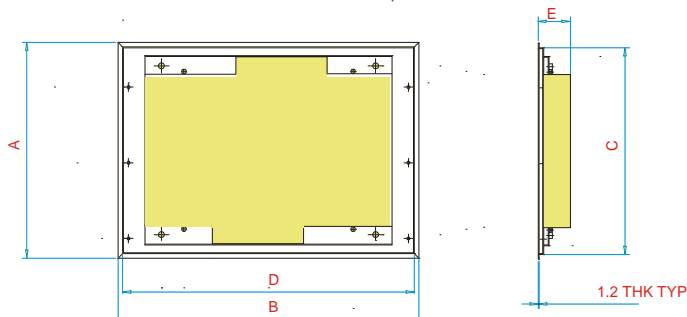

AQUAVISION

Sales Information

Model AVF 17-4BLCD

Bezel size

HDMI™
HIGH-DEFINITION MULTIMEDIA INTERFACE

Model	Screen Size	A Overall Height	B Overall Width	C Cut out Height	D Cut out Width	E Max Depth
AVF-17-4BLCD	17"	385mm	470mm	376mm	461mm	90mm

Screen

LCD TFT
1280 x 1024 (4:3)
PAL/SECAM-B/G, D/K, L
Full Auto Tuning
TeleText/FastText
Heated Screen
Viewing angle 178° x 178°
Brightness 250CD/m²
Contrast 700:1

Inputs

1 x Scart (Fully Wired)
1 x Composite AV (Yellow, Red and White)
1 x S- Video
1 x PC D- Connector + 3.5mm Audio
1 x Analogue Tuner
1 x HDMI