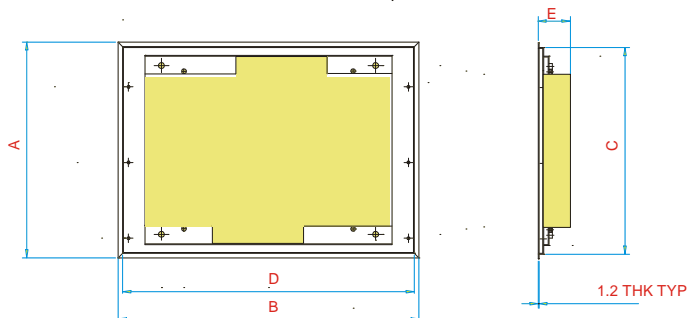

#### Bezel size

**HDMI**<sup>TM</sup>  
HIGH-DEFINITION MULTIMEDIA INTERFACE

**HD**  
ready

Model	Screen Size	A Overall Height	B Overall Width	C Cut out Height	D Cut out Width	E Max Depth
AVF-19-4LCD	19"	371mm	516mm	362mm	507mm	90mm