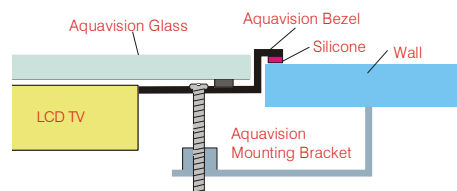

Installation Schematic