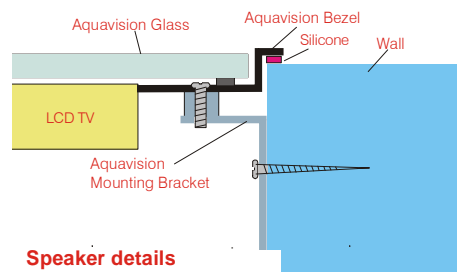

Installation Schematic