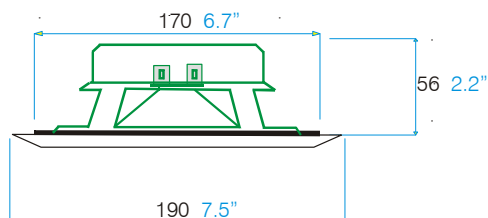

Speaker details

Information was correct at time of printing and may be changed without prior notice.