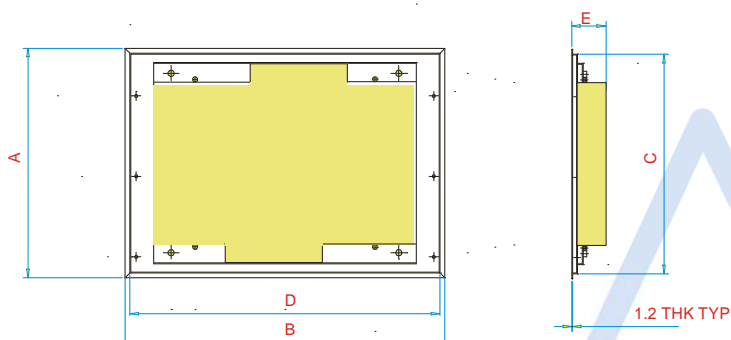

AQUAVISION

Technical Information

Model AVF 32-3 LCD

Available in MirrorVision® only

Bezel size

<u>Model</u>	<u>Screen Size</u>	<u>A</u> Overall Height	<u>B</u> Overall Width	<u>C</u> Cut out Height	<u>D</u> Cut out Width	<u>E</u> Max Depth
AVF-32-LCD	813mm	571mm	854mm	562mm	845mm	120mm

Screen

LCD TFT
WXGA 1366 x 768
PAL/SECAM-B/G, D/K, L
Full Auto Tuning
TeleText/FastText
Heated Screen

Inputs

1 x HDMI (High Definition Multimedia Interface)
1 x Component in(Y/Pb/Pr) 480p/576p/720p/1080i
2 x Scart (1x Fully Wired, 1 x Half Wired)
1 x Composite AV (Yellow, Red, and White)
1 x S- Video
1 x PC D- Connector + 3.5mm Audio
1 x Analogue Tuner
1 x Digital Tuner (Freeview with Cam card slot)