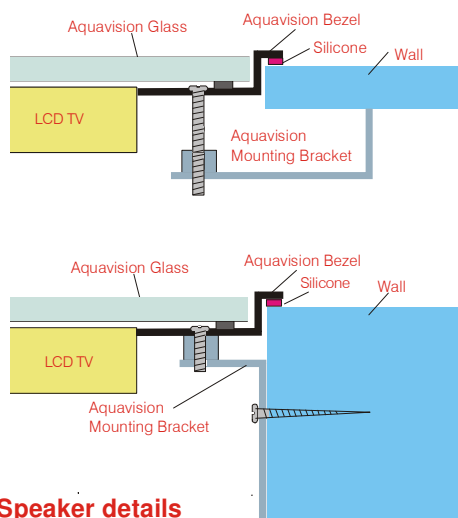

Screen

LCD TFT
 1920 x 1080 (16:9-1080p)
 PAL/SECAM-B/G, D/K, L
 Full Auto Tuning
 TeleText/FastText
 Heated Screen
 Viewing angle 178° x 178°
 Brightness 500CD/m²
 Contrast 1200:1

Inputs

- 1 x Scart (Fully Wired R, G, B.)
- 1 x Scart (Half Wired)
- 1 x Composite AV (Yellow, Red and White)
- 1 x S- Video
- 1 x PC D- Connector + 3.5mm Audio
- 1 x Analogue Tuner
- 1 x Digital Tuner
- 1 x Component Video
- 2 x HDMI input
- 1 x RS232 9-pin "D"

Power

Auto sensing 90-240VAC
 Power Consumption 60W
 Standby Consumption <3w

Other Features

- RS232 Control on all features
- Built in games
- Built in Sky-Eye remote

Glass Finishes

MirrorVision as standard.

Sound

Nicam Stereo
 2 x 4 Watts (PMPO) 8 Ohms
 5 Band Graphic Equaliser
 Auto Volume Control

Optional

RSP4 Hard wired control panel with switch mimic connection.

Installation Schematic

Speaker details