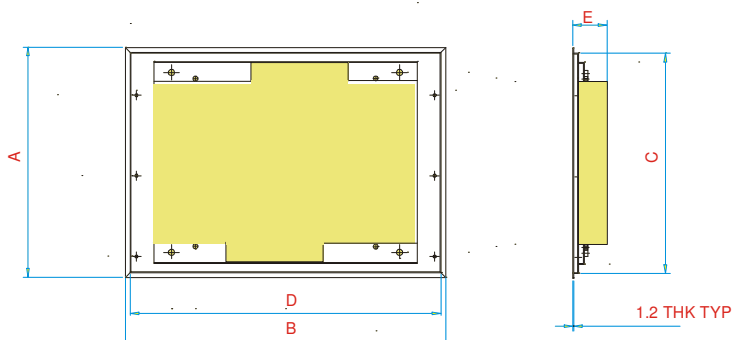

AQUAVISION

Sales Information

Model AVF 40-4HDLCD

Bezel size

Model	Screen Size	A Overall Height	B Overall Width	C Cut out Height	D Cut out Width	E Max Depth
AVF-40-4HDLCD	40"	692mm	1049mm	683mm	1040mm	120mm

Screen

LCD TFT
 1920 x 1080 (16:9-1080p)
 PAL/SECAM-B/G, D/K, L
 Full Auto Tuning
 TeleText/FastText
 Heated Screen
 Viewing angle 178° x 178°
 Brightness 500CD/m²
 Contrast 1200:1

Inputs

- 1 x Scart (Fully Wired R, G, B.)
- 1 x Scart (Half Wired)
- 1 x Composite AV (Yellow, Red and White)
- 1 x S- Video
- 1 x PC D- Connector + 3.5mm Audio
- 1 x Analogue Tuner
- 1 x Digital Tuner
- 1 x Component Video
- 2 x HDMI input
- 1 x RS232 9-pin "D"