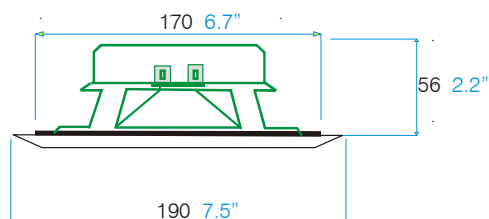

Speaker details

Information was correct at time of printing and may be changed without prior notice.