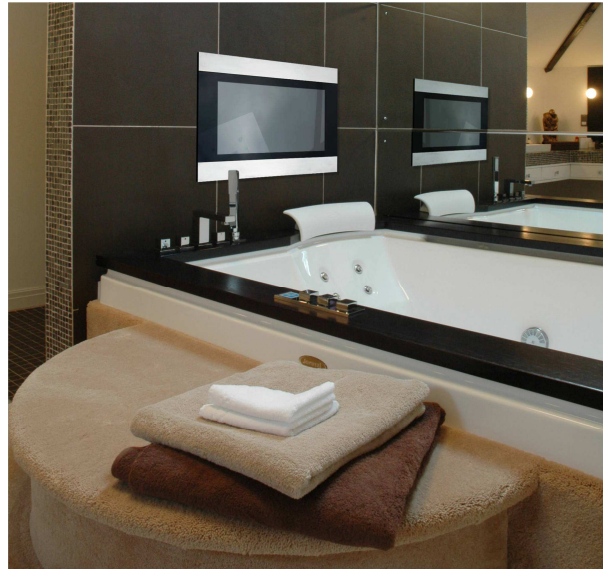

## Key Features:

- ✓ High bright, WXGA LCD TFT Panel
- ✓ Built in 'FREEVIEW' and analogue tuner
- ✓ Mirror finish, toughened glass screen
- ✓ IP67 – suitable for both indoors or outdoors
- ✓ Can be recessed, or mounted - using VESA fixings
- ✓ Connects to separate waterproof speakers
- ✓ Controlled using a waterproof remote control
- ✓ Choice of finishes
- ✓ Bluetooth – connect your music!
- ✓ Built in SKY remote eye

## Box Contains:

Fully waterproof LCD TV with Frame, 2 x waterproof ceiling speakers, waterproof remote control, cabling required and user manual.

Clear Glass

Mirror Finish