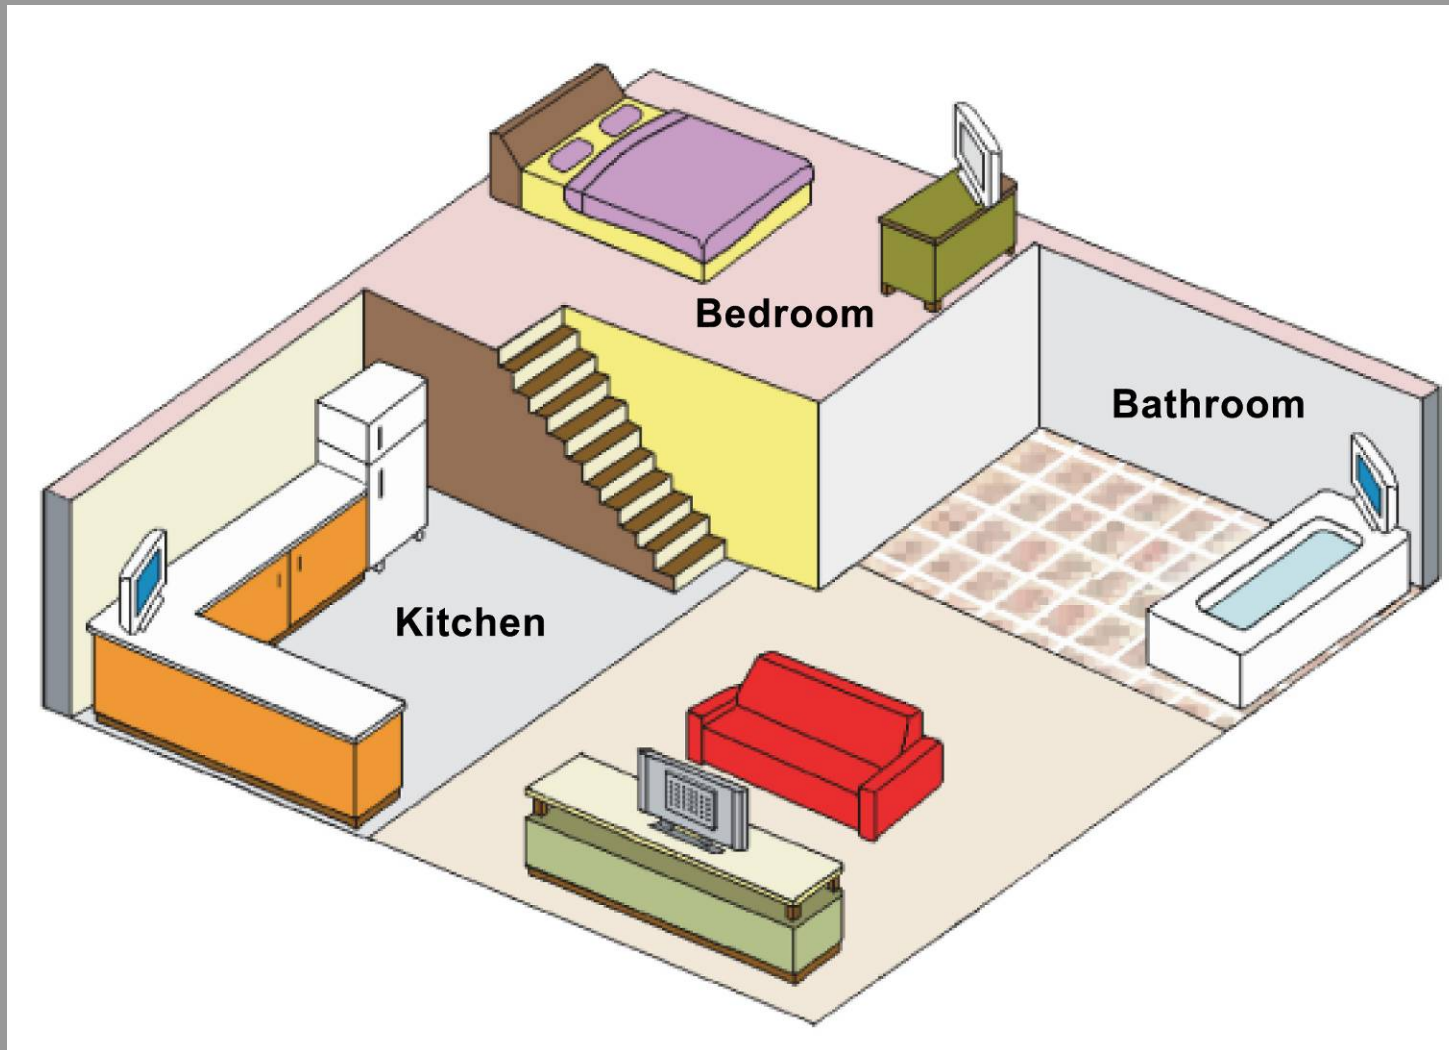

Waterproof Wireless Display

Watch where you want

Watch where you want

Bathroom

Watch your favorite TV series while relaxing in your bath or whirlpool.

The NU wireless display is specially designed to withstand the toughest conditions including high humidity

The ergonomic, slim & lightweight design (only 4.5kg) ensures the NU wireless display can be taken and placed anywhere! Even in restricted corners in the kitchen.

Enjoy a cooking programme or watch the news while cooking or doing the dishes. And don't worry about spilling some water or food. The NU wireless display is water resistant and food rests can be easily wiped off.

Other

- o NTSC TV and SCART jack
- o TV tuner split hub
- o AV cable (RCA) and positive AV cable
- o S-video cable
- o Transmitter and monitor power adapter with power cord

Specification Display

Panel	15.4", 16:10 wide screen	A grade TFT LCD
Display area	332.2 (h) x 207.6 (V)	
Viewing angle (H/V)	80°/80° (horizontal, L/R), 60°/40° (vertical, U/D)	
Resolution	1280 x 800 pixels	
Contrast ratio	400:1 (Typ.)	
Brightness	400 cd/m ² (Typ.)	
Response time	16ms (Typ.)	
Video	NEC MPEG encoder & decoder chip	
Audio	3W x 2 surround loudspeaker Hi Fi stereo audio chip	Impedance 8ohms Frequency range 400 ~20KHz
Battery	Lithium polymer (DC11. 1V, 5300 mAH)	Up to 3 hrs continuous viewing
Dimensions	480 mm x 265 mm x 65 mm	
Weight	4500g	
Certifications	BSMI, FCC, CE, IP-65	