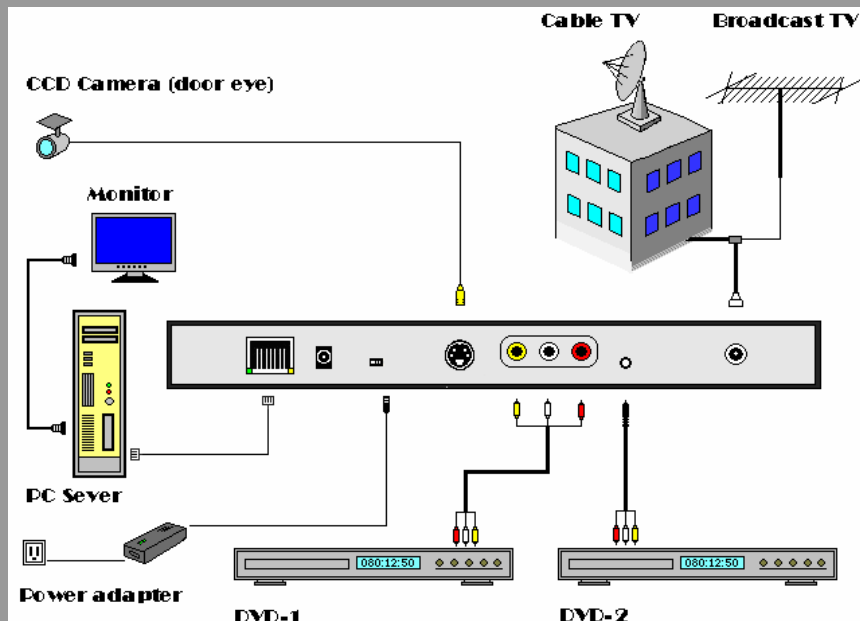

- A/V input (DVD, DV, VCD)
- Mini-AV (DVD) input (DVD, DV, VCD)
- S-Video (CCD camera)
- Dual band TV tuner input (NTSC & PAL)
- RJ-45 input/output (PC, HUB)

Remote control

- o 34 full function buttons
- o Easy to use – simply click once to switch from wide movie screen to standard TV

Other

- o NTSC TV and SCART jack
- o TV tuner split hub
- o AV cable (RCA) and positive AV cable
- o S-video cable
- o Transmitter and monitor power adapter with power cord

Specification Display

Panel	15.4", 16:10 wide screen	A grade TFT LCD
Display area	332.2 (h) x 207.6 (V)	
Viewing angle (H/V)	80°/80° (horizontal, L/R), 60°/40° (vertical, U/D)	
Resolution	1280 x 800 pixels	
Contrast ratio	400:1 (Typ.)	
Brightness	400 cd/m ² (Typ.)	
Response time	16ms (Typ.)	
Video	NEC MPEG encoder & decoder chip	
Audio	3W x 2 surround loudspeaker Hi Fi stereo audio chip	Impedance 8ohms Frequency range 400 ~20KHz
Battery	Lithium polymer (DC11. 1V, 5300 mAH)	Up to 3 hrs continuous viewing
Dimensions	480 mm x 265 mm x 65 mm	
Weight	4500g	
Certifications	BSMI, FCC, CE, IP-65	

Specification transmitter box

Display tuner	NTSC, PAL (125CH)
AV input function	RGB AV x 1, Mini AV x 1, S-video x 1
LAN connector	RJ-45
Wireless signal	WIFI 802.11 a/b/g
Input power	AC110 ~ 240V – DC7.5V, 2A power adapter
Dimensions	125 mm x 232 mm x 32 mm
Weight	500g