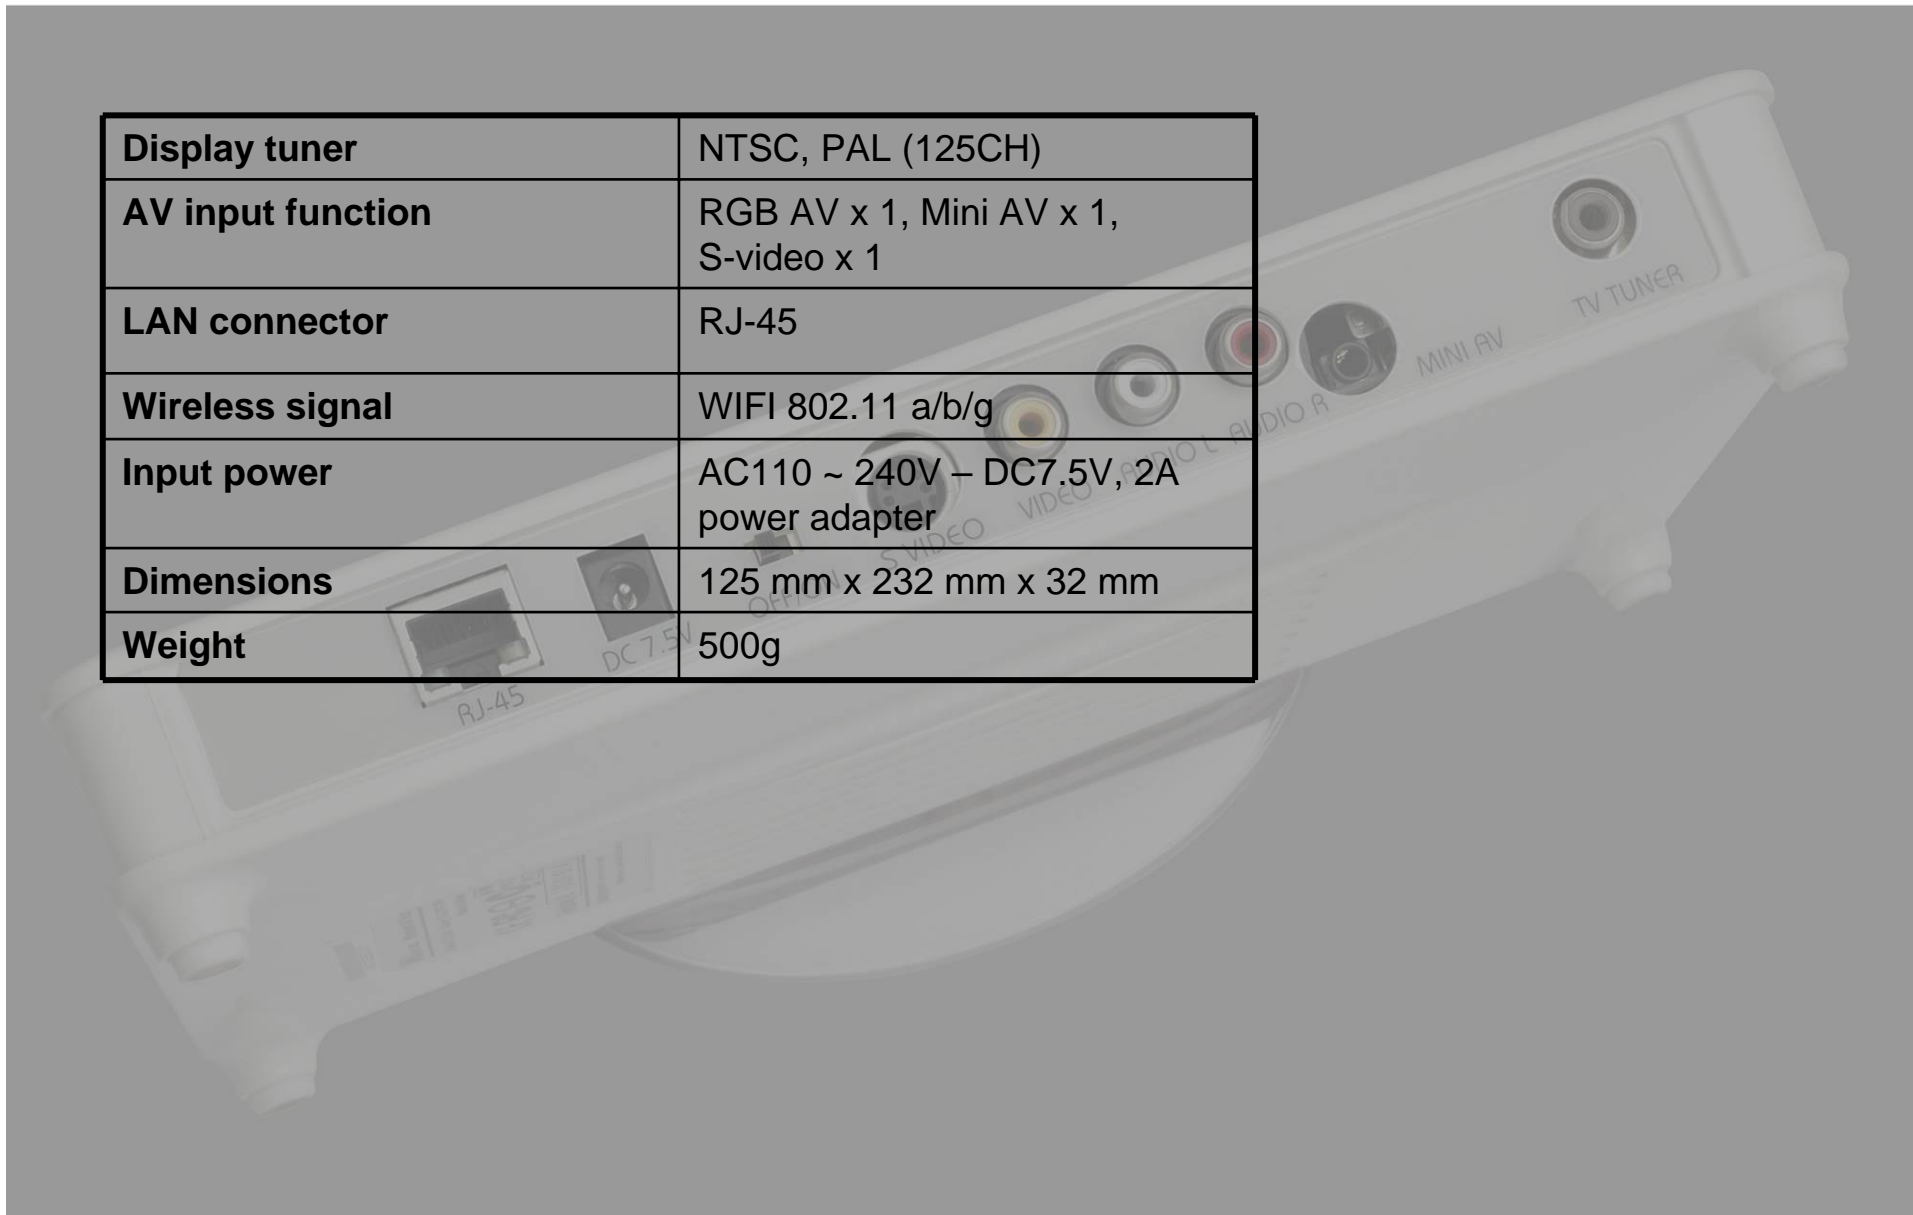

- A/V input (DVD, DV, VCD)
- Mini-AV (DVD) input (DVD, DV, VCD)
- S-Video (CCD camera)
- Dual band TV tuner input (NTSC & PAL)
- RJ-45 input/output (PC, HUB)

Remote control

- o 34 full function buttons
- o Easy to use – simply click once to switch from wide movie screen to standard TV

Other

- o NTSC TV and SCART jack
- o TV tuner split hub
- o AV cable (RCA) and positive AV cable
- o S-video cable
- o Transmitter and monitor power adapter with power cord

Specification Display

Panel	15.4", 16:10 wide screen	A grade TFT LCD
Display area	332.2 (h) x 207.6 (V)	
Viewing angle (H/V)	80°/80° (horizontal, L/R), 60°/40° (vertical, U/D)	
Resolution	1280 x 800 pixels	
Contrast ratio	400:1 (Typ.)	
Brightness	400 cd/m ² (Typ.)	
Response time	16ms (Typ.)	
Video	NEC MPEG encoder & decoder chip	
Audio	3W x 2 surround loudspeaker Hi Fi stereo audio chip	Impedance 8ohms Frequency range 400 ~20KHz
Battery	Lithium polymer (DC11. 1V, 5300 mAH)	Up to 3 hrs continuous viewing
Dimensions	480 mm x 265 mm x 65 mm	
Weight	4500g	
Certifications	BSMI, FCC, CE, IP-65	

Specification transmitter box

Display tuner	NTSC, PAL (125CH)
AV input function	RGB AV x 1, Mini AV x 1, S-video x 1
LAN connector	RJ-45
Wireless signal	WIFI 802.11 a/b/g
Input power	AC110 ~ 240V – DC7.5V, 2A power adapter
Dimensions	125 mm x 232 mm x 32 mm
Weight	500g