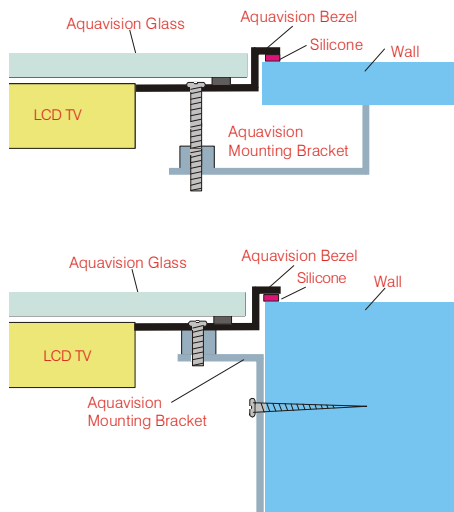

Screen

LCD TFT
VGA 800 x 600 (4:3)
PAL/SECAM-B/G, D/K, L
Full Auto Tuning
TeleText/FastText
Heated Screen
Viewing angle 100° x 130°
Brightness 250CD/m²
Contrast 400:1

Inputs

1 x Scart (Fully Wired)
1 x Composite AV (Yellow, Red and White)
1 x S- Video
1 x PC D- Connector + 3.5mm Audio
1 x Analogue Tuner
1 x HDMI

Power

Auto sensing 90-240VAC
12 volts DC Transformer with 4m low voltage lead.
Power Consumption 36W
Standby Consumption <3w

Sound

Nicam Stereo
2 x 4 Watts (PMPO) 8 Ohms
5 Band Graphic Equaliser
Auto Volume Control

Optional

RSP4 Hard wired control panel with switch mimic connection.

Glass Finish

Polar White as standard.

Installation Schematic

Speaker details