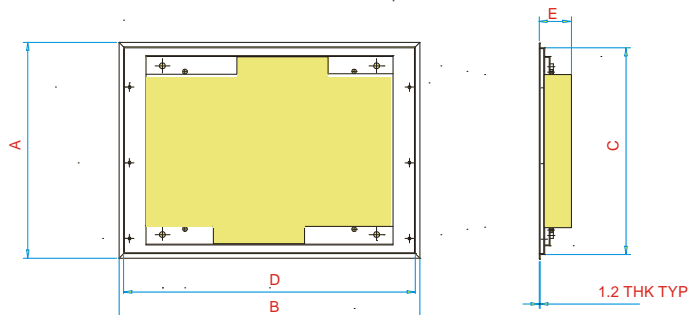

AQUAVISION

Sales Information

Model AVF 10.4-4BLCD

Bezel size

HDMI™
HIGH-DEFINITION MULTIMEDIA INTERFACE

Model	Screen Size	A Overall Height	B Overall Width	C Cut out Height	D Cut out Width	E Max Depth
<u>AVF-10.4-4BLCD</u>	10.4"	318mm	328mm	309mm	319mm	80mm

Screen

LCD TFT
VGA 800 x 600 (4:3)
PAL/SECAM-B/G, D/K, L
Full Auto Tuning
TeleText/FastText
Heated Screen
Viewing angle 100° x 130°
Brightness 250CD/m²
Contrast 400:1

Inputs

1 x Scart (Fully Wired)
1 x Composite AV (Yellow, Red and White)
1 x S- Video
1 x PC D- Connector + 3.5mm Audio
1 x Analogue Tuner
1 x HDMI