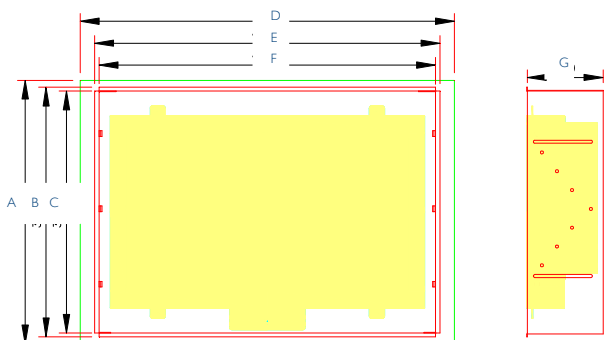

AQUAVISION

24" Widescreen Model AVF24W-4S LCD

Model	Screen Size	A Overall Height	B Bezel Height	C Cut-out Height	D Overall Width	E Bezel Width	F Cut-out Width	G Overall Depth	Screen Resolution	Viewing Angle	Brightness	Contrast
AVF-24-4S	24"	472mm	444mm	437mm	702mm	664mm	656mm	90mm	1920 x 1200	H 89° x 89° V 89° x 89°	400cd/m ²	1000:1