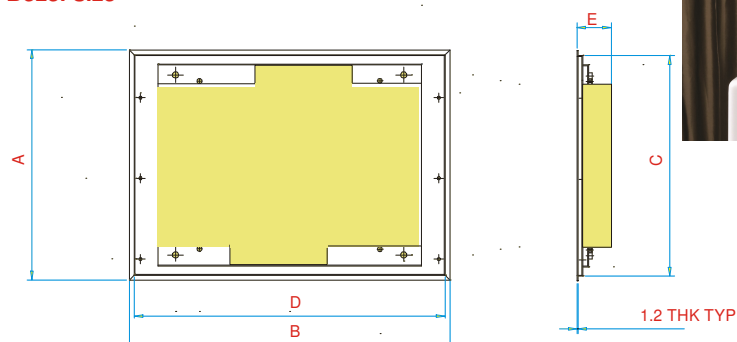

### Bezel size

Model	Screen Size	A Overall Height	B Overall Width	C Cut-out Height	D Cut-out Width	E Overall Depth	Screen Resolution	Viewing Angle	Brightness	Contrast
AVF-24W-4A	24"	492mm	722mm	483mm	713mm	115mm	1920 x 1200	H 89° x 89° V 89° x 89°	400cd/m <sup>2</sup>	1000:1