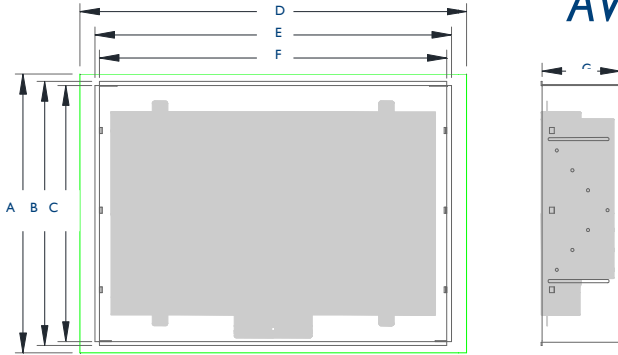

Sales Information

AVF19L-4S

Input connections

Screen Details	AVF19L-4S
Screen Size	18.5"
Overall size (A X D)	350 x 495
Back Box Size Inc Flanges (B X E)	332 x 457
Cut-Out Size (C X F)	322 x 450
Depth (G)	100
Active Area	410 x 230
Aspect Ratio	16:9
Viewing Angle Up/Down	89° x 89°
Viewing Angle Left/Right	89° x 89°
Brightness	250 Cd/m ²
Contrast	1000:1
Back Light Life >50%	50,000 Hours
Display Colours	8 Bit, 16.7 Million
Number Of Pixels	1366 x 768
Analogue Tuner (12)	PAL/SECAM-BG/DK/I/L
Digital Tuner (12)	DVB-T Digital TV Standard MPEG 4
Full Scart (R,G,B) (10)	Supported up to 1080p
Component Video (9)	Supported up to 1080p
HDMI (4 +5)	2 x Supported up to 1080p
Sky Through IR	Option
RS232 Control (2)	No
Hard Wired Switch Panel (3)	Optional
LCD Assembly Input Voltage (1)	24V DC
PSU Input Voltage	90-240V AC
Power Consumption	33W
Standby Consumption	3W
Audio Output Power	7W + 7W RMS
Volume controlled output (7)	3.5mm 3 Pole Jack Socket
IR In (6)	3.5mm 3 Pole Jack Socket
IR Out (7)	3.5mm 3 Pole Jack Socket
C.I. Slot (11)	√

Glass Finishes

Polar White

Black

MirrorVision

Installation Schem

Your Aquavision will be supplied in 3 different boxes consisting of the following items:-

Box 1 - AVF19L-4SLCD – LCD component, Remotes, Instructions