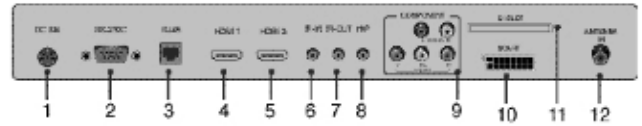

Sales Information

AVF19L-4S

Input connections

Screen Details	AVF19L-4S
Screen Size	18.5"
Overall size (A X D)	350 x 495
Back Box Size Inc Flanges (B X E)	332 x 457
Cut-Out Size (C X F)	322 x 450
Depth (G)	100
Active Area	410 x 230
Aspect Ratio	16:9
Viewing Angle Up/Down	89° x 89°
Viewing Angle Left/Right	89° x 89°
Brightness	250 Cd/m ²
Contrast	1000:1
Back Light Life >50%	50,000 Hours
Display Colours	8 Bit, 16.7 Million
Number Of Pixels	1366 x 768
Analogue Tuner (12)	PAL/SECAM-BG/DK/I/L
Digital Tuner (12)	DVB-T Digital TV Standard MPEG 4
Full Scart (R,G,B) (10)	Supported up to 1080p
Component Video (9)	Supported up to 1080p
HDMI (4 +5)	2 x Supported up to 1080p
Sky Through IR	Option
RS232 Control (2)	No
Hard Wired Switch Panel (3)	Optional
LCD Assembly Input Voltage (1)	24V DC
PSU Input Voltage	90-240V AC
Power Consumption	33W
Standby Consumption	3W
Audio Output Power	7W + 7W RMS
Volume controlled output (7)	3.5mm 3 Pole Jack Socket
IR In (6)	3.5mm 3 Pole Jack Socket
IR Out (7)	3.5mm 3 Pole Jack Socket
C.I. Slot (11)	√

Glass Finishes

Polar White

Black

MirrorVision

Installation Schem

Your Aquavision will be supplied in 3 different boxes consisting of the following items:-

Box 1 - AVF19L-4SLCD – LCD component, Remotes, Instructions