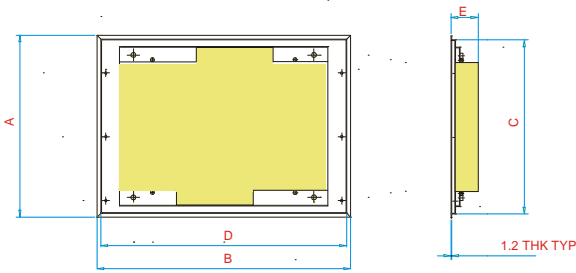

## Sales Information AVF26L-4HD

Bezel size

### Input connections

Screen Details	AVF26L-4HD
Screen Size	26"
Overall size (A X B)	492 x 722
Cut-Out Size (C X D)	483 x 713
Screen Depth (E)	86
Optional GBB Back Box Depth	115
Active Area	576 x 324
Aspect Ratio	16:9
Viewing Angle Up/Down	88° x 88°
Viewing Angle Left/Right	88° x 88°
Brightness	500 Cd/m2
Contrast	600:1
Back Light Life >50%	50,000 Hours
Display Colours	8 Bit, 16.7 Million
Number Of Pixels	1920 x 1080
Analogue Tuner (12)	PAL/SECAM-BG/DK/I/L
Digital Tuner (12)	DVB-T Digital TV Standard MPEG 4
Full Scart (R,G,B) (10)	Supported up to 1080p
Component Video (9)	Supported up to 1080p
HDMI (4 +5)	2 x Supported up to 1080p
Sky Through IR	√
RS232 Control (2)	√
Hard Wired Switch Panel (3)	Optional
LCD Assembly Input Voltage (1)	24V DC
PSU Input Voltage	90-240V AC
Power Consumption	37W
Standby Consumption	3W
Audio Output Power	7W + 7W RMS
Volume controlled output (7)	3.5mm 3 Pole Jack Socket
IR In (6)	3.5mm 3 Pole Jack Socket
IR Out (7)	3.5mm 3 Pole Jack Socket
C.I. Slot (11)	√
Speakers	Optional

### Installation Schematic showing optional back box

Your Aquavision will be supplied in 3 different boxes consisting of the following items:-

- Box 1 – AVF26L-4HDLCD – LCD component, Remotes, Instructions
- Box 2 – AVF26-4BBA - Bezel, Fixings, Power Supply
- Box 3 – AVF26-4MV/BL/PW – Glass (as shown above)