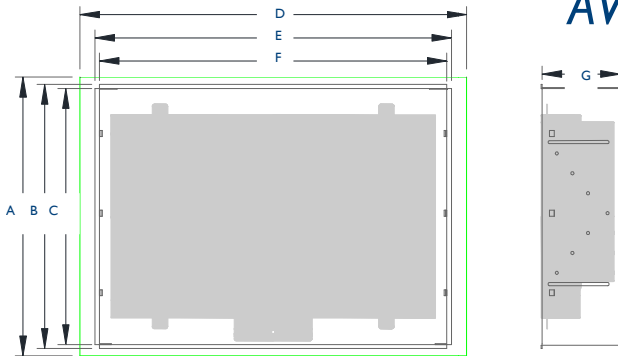

Sales Information

AVF26L-4S

Input connections

Screen Details	AVF-26L-4S
Screen Size	26"
Overall size (A X D)	472 x 702
Back Box Size Inc Flanges (B X E)	444 x 664
Cut-Out Size (C X F)	437 x 656
Depth (G)	90
Active Area	576 x 324
Aspect Ratio	16:9
Viewing Angle Up/Down	88° x 88°
Viewing Angle Left/Right	88° x 88°
Brightness	500 Cd/m ²
Contrast	600:1
Back Light Life >50%	50,000 Hours
Display Colours	8 Bit, 16.7 Million
Number Of Pixels	1920 x 1080
Analogue Tuner (12)	PAL/SECAM-BG/DK/I/L
Digital Tuner (12)	DVB-T Digital TV Standard MPEG 4
Full Scart (R,G,B) (10)	Supported up to 1080p
Component Video (9)	Supported up to 1080p
HDMI (4 +5)	2 x Supported up to 1080p
Sky Through IR	Optional
RS232 Control (2)	X
Hard Wired Switch Panel (3)	Optional
LCD Assembly Input Voltage (1)	24V DC
PSU Input Voltage	90-240V AC
Power Consumption	37W
Standby Consumption	3W
Audio Output Power	7W + 7W RMS
Volume controlled output (7)	3.5mm 3 Pole Jack Socket
IR In (6)	3.5mm 3 Pole Jack Socket
IR Out (7)	3.5mm 3 Pole Jack Socket
C.I. Slot (11)	√

Glass Finishes

Polar White

Black

MirrorVision

Installation Schem

Your Aquavision will be supplied in 3 different boxes consisting of the following items:-

Box 1 – AVF26L-4SLCD – LCD component, Remotes, Instructions