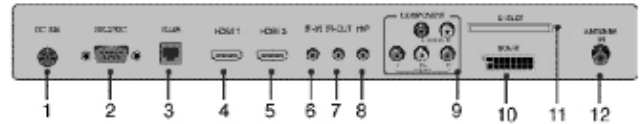

Sales Information

AVF26L-4S

Input connections

Screen Details	AVF-26L-4S
Screen Size	26"
Overall size (A X D)	472 x 702
Back Box Size Inc Flanges (B X E)	444 x 664
Cut-Out Size (C X F)	437 x 656
Depth (G)	90
Active Area	576 x 324
Aspect Ratio	16:9
Viewing Angle Up/Down	88° x 88°
Viewing Angle Left/Right	88° x 88°
Brightness	500 Cd/m ²
Contrast	600:1
Back Light Life >50%	50,000 Hours
Display Colours	8 Bit, 16.7 Million
Number Of Pixels	1920 x 1080
Analogue Tuner (12)	PAL/SECAM-BG/DK/I/L
Digital Tuner (12)	DVB-T Digital TV Standard MPEG 4
Full Scart (R,G,B) (10)	Supported up to 1080p
Component Video (9)	Supported up to 1080p
HDMI (4 +5)	2 x Supported up to 1080p
Sky Through IR	Optional
RS232 Control (2)	X
Hard Wired Switch Panel (3)	Optional
LCD Assembly Input Voltage (1)	24V DC
PSU Input Voltage	90-240V AC
Power Consumption	37W
Standby Consumption	3W
Audio Output Power	7W + 7W RMS
Volume controlled output (7)	3.5mm 3 Pole Jack Socket
IR In (6)	3.5mm 3 Pole Jack Socket
IR Out (7)	3.5mm 3 Pole Jack Socket
C.I. Slot (11)	√

Glass Finishes

Polar White

Black

MirrorVision

Installation Schem

Your Aquavision will be supplied in 3 different boxes consisting of the following items:-

Box 1 – AVF26L-4SLCD – LCD component, Remotes, Instructions