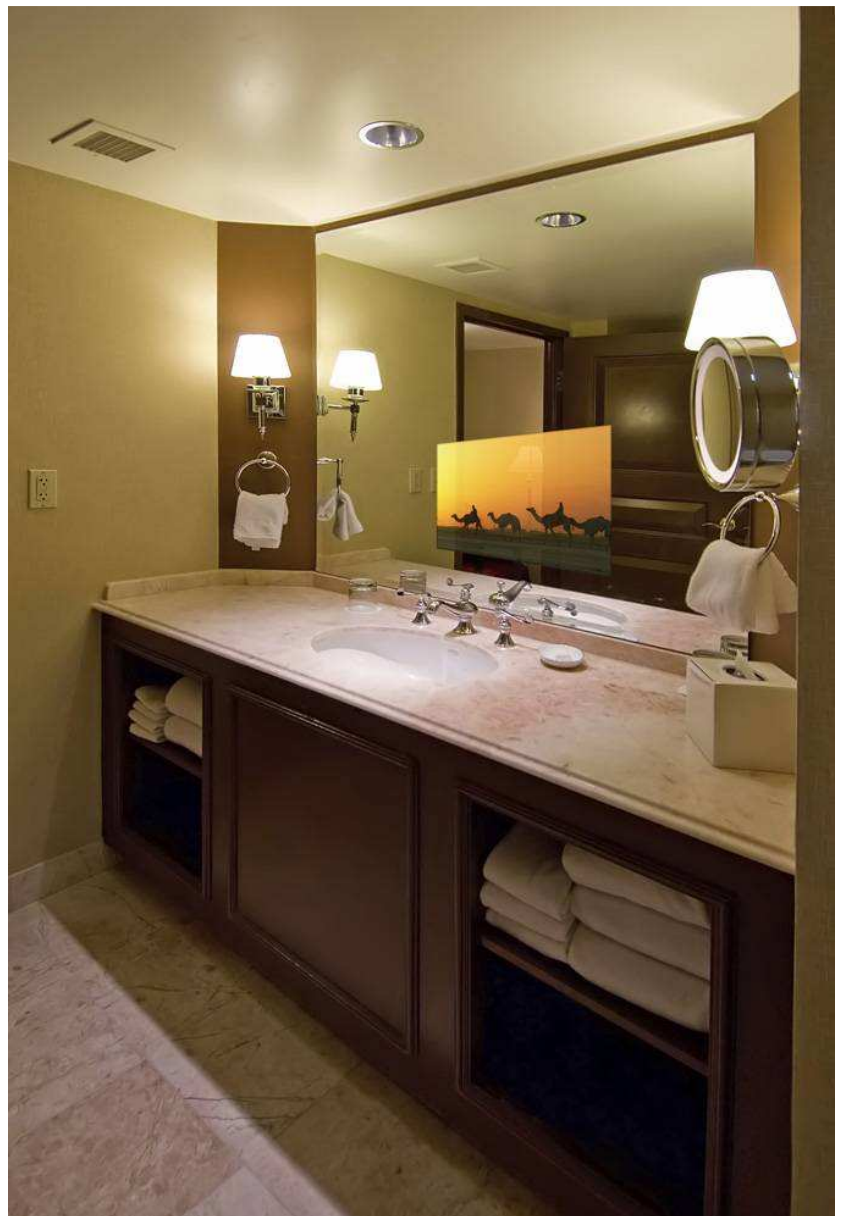

# Vanity Mirror TV

Model – VTV1900

## Key Features:

- ✓ Standard Mirror sizes - 900mm x 800mm, 900mm x 1200mm
- ✓ Choice of finish: Simply Magic, Crystal Magic or Crystal Clear
- ✓ TV has a high-bright LCD TFT panel.
- ✓ TV incorporates European digital tuners and analogue tuners
- ✓ TV is waterproof rated IP56, so suitable for use in all wet environments
- ✓ Built-in AM/FM Radio
- ✓ Bluetooth connectivity
- ✓ Comes with separate stereo ceiling speakers
- ✓ Controlled using a waterproof remote control

## Choice of Finishes

Crystal Clear

Simply Magic

Crystal Magic

**Crystal Clear** – A crystal mirror incorporates a clear screen TV. When the TV is switched 'off' a black rectangle is visible in the mirror.