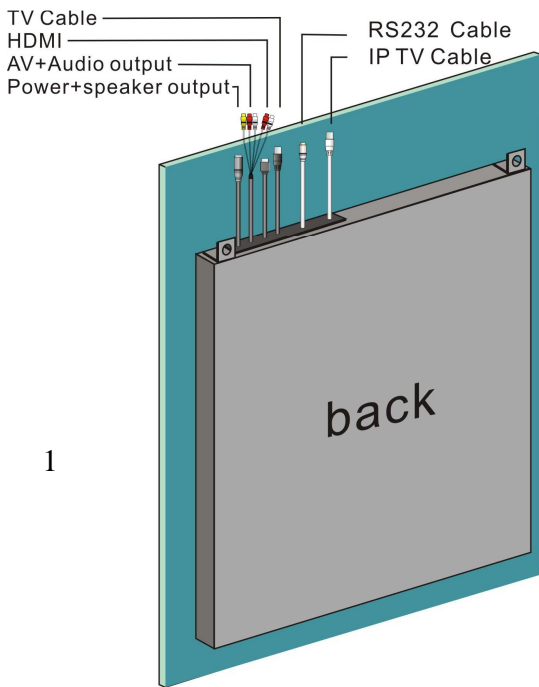

## Key Features:

- ✓ Standard Mirror sizes - 900mm x 800mm, 900mm x 1200mm
- ✓ Choice of finish: Simply Magic, Crystal Magic or Crystal Clear
- ✓ TV has a high-bright LCD TFT panel.
- ✓ TV incorporates European digital tuners and analogue tuners
- ✓ TV is waterproof rated IP56, so suitable for use in all wet environments
- ✓ Built-in AM/FM Radio
- ✓ Bluetooth connectivity
- ✓ Comes with separate stereo ceiling speakers
- ✓ Controlled using a waterproof remote control

## Choice of Finishes

Crystal Clear

Simply Magic

Crystal Magic

**Crystal Clear** – A crystal mirror incorporates a clear screen TV. When the TV is switched 'off' a black rectangle is visible in the mirror.

**Simply Magic** – A grey style mirror creates the illusion of an invisible TV when TV is switched 'off'. Please note this is a darker mirror than a crystal mirror.

**Crystal Magic** – A crystal mirror incorporates a grey style mirror TV. When the TV is switched 'off' the screen is visible as a darker mirror within the mirror.

# Technical Drawings & Installation

Drawing (1) shows a picture of the TV unit. This TV is fitted behind a larger mirror using brackets which are glued to the mirror. An illustration of this can be seen in drawing (2).