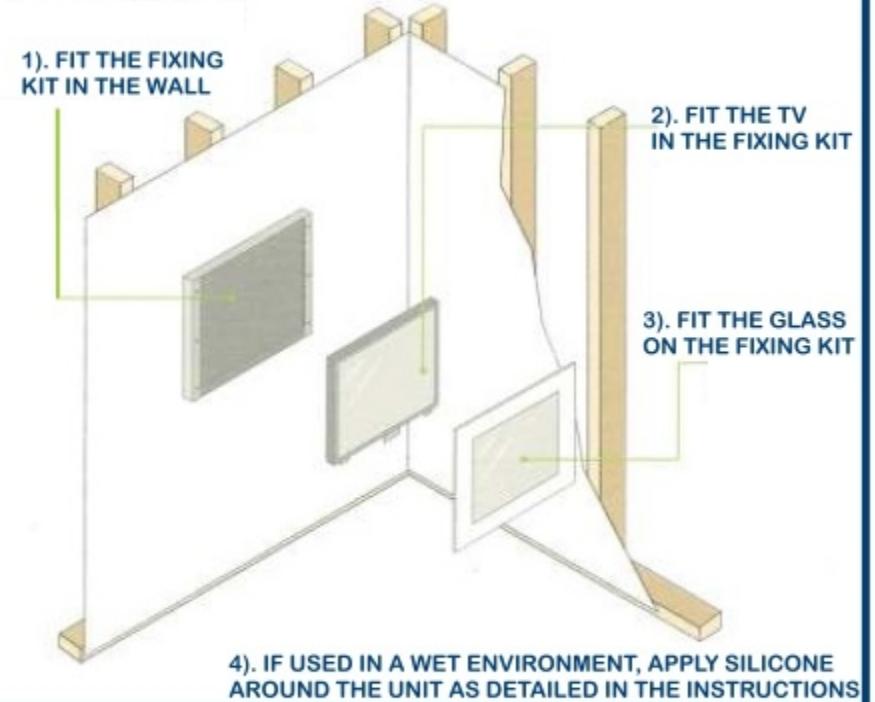

Installation details